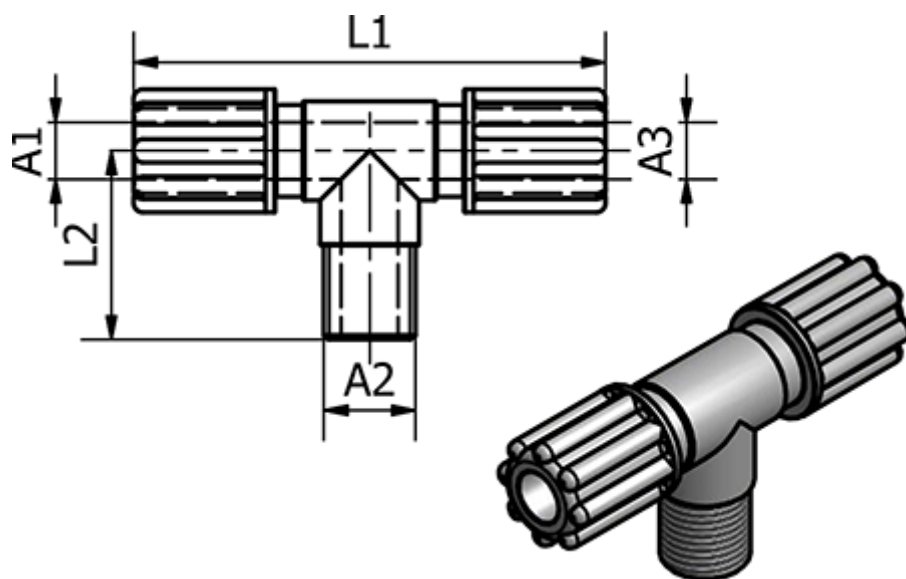

Article number: 58615051

Description: Push-on 150.51, Ø4/6, Ø4/6 - G 1/4"  
Tee Connector

## Measures

= -

= -

Ext. Hose Diameter A1 = 4/6

Ext. Hose Diameter A3 = 4/6

L1 = 54

L2 = 27

Thread A2 = G 1/4"